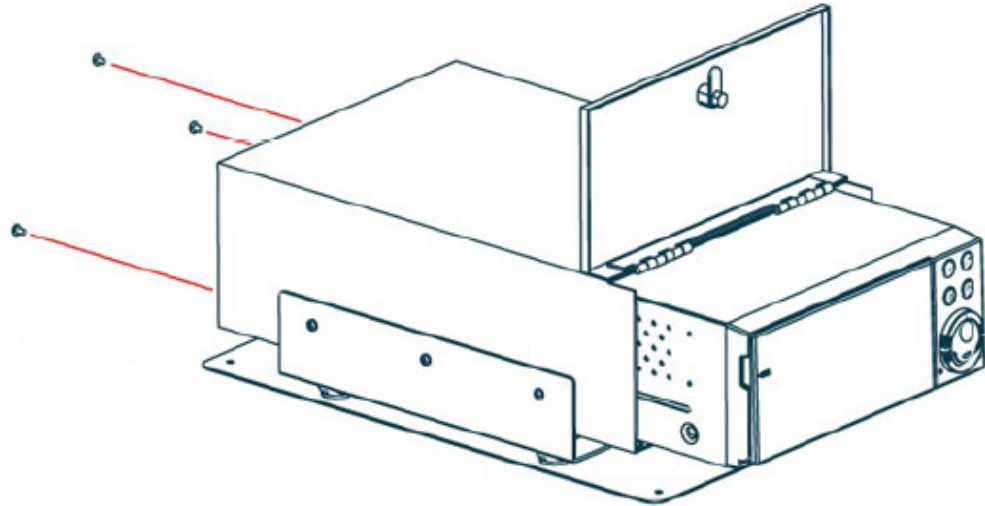

IV-BX-1301

Description:

The shockproof unit is a boxlike container within which you can insert a DVR.

See the lock in the upper lid of the unit as shown in the diagram. You can use it to lock the DVR in. It will be contained safely within.

IV-BX-1304

DVR / NVR Shockproof

Rack-mounting Kit

(for public transit security installation)