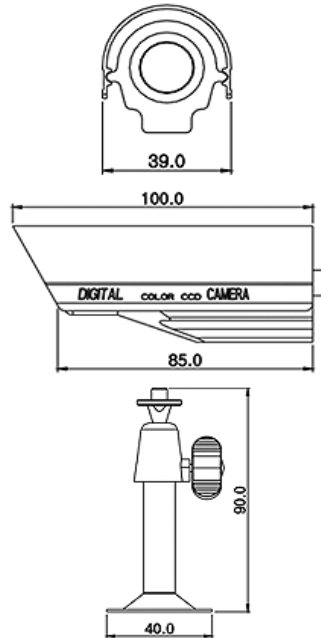

Miniature Color Bullet Cameras

IV-BUFH-4401/IV-BUFH-4401H

Features:

- . 1/3" SONY CCD
- . 470 TV lines
- . 0.5 Lux
- . Weatherproof IP63
- . 4mm fixed
- . DC 12V

SPECIFICATION	IV-BUFH-4401	IV-BUFH-4401H
Image Sensor	1/3" Interline transfer type color CCD (SONY)	
Effective Pixels	768H x494V (380K pixels)	752H x582V (440K pixels)
Scanning System	525 Lines 2:1 Interlace	625 Lines 2:1 Interlace
Scanning Frequency	15.734KHz (H), 59.94Hz (V) 15.625KHz (H), 50Hz (V)	
Resolution	470 TV-Lines	
Shutter Speed	1/60~1/100,000 , 1/50s~1/100,000 sec	
S/N Ratio	More than 48 dB (AGC off)	
Sync. System	Internal/Line	
Min. Illumination	0.5 Lux (F1.2)	
White Balance	AWB	
Video Output	VBS 1.0 Vp-p (75Ω load)	
Lens	Fixed Lens (4mm,4.3mm,6mm,8mm,12mm)	
Power Supply	DC12V ± 10%	
Power Consumption	150mA (DC12V)	
Operating Temp	-10°C ~ +50°C	
Operating Humidity	90% RH max.	