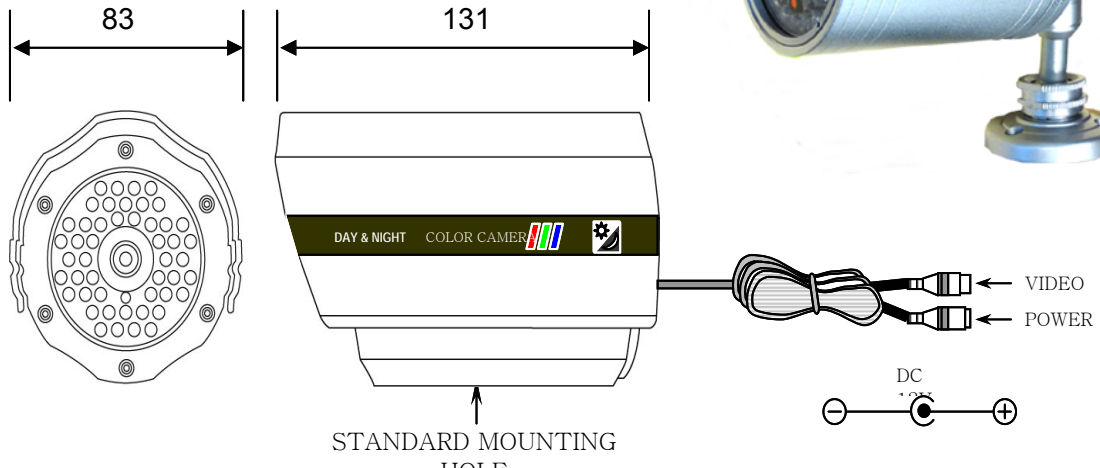

LED Weather Proof Bullet Camera

IV-WM-241CLWH

Features:

- . 1/3" Interline CCD
- . 480 TV Lines
- . Up to 150 ft
- . 48 pcs LED
- . 0 Lux, DC 12V
- . Night Vision

SPECIFICATION	IV-WM-241CLWH
Image Device	1/3" SONY Super HAD CCD
Number of Pixels	NTSC : (H) 768 X (V) 494
Scanning System	NTSC: 525 Lines, 60 Field/Sec
Sync System	Internal Synchronization
Horizontal Resolution	480 TV Line
Video output	1Vp-p 75Ω Negative
S/N Ratio	More Than 48dB (AGC Off)
Gamma Characteristic	0.45
B.L.C	Back Light Compensation (Auto)
White Balance	Auto White Balance (AWB)
Minimum Illumination	0 Lux
Electronic Shutter	NTSC : 1/60 ~ 1/100,000SEC
Built in Lens	f : 6mm
Power Consumption	12V ±1V DC, 650 mA
Operation Temperature	-10°C ~ + 50°C, RH95% Max
Storage Temperature	-20°C ~ + 60°C, RH95% Max
Weight	Approx 900g / 31.7oz
Housing	Aluminum
Color Case	Tan
Dimension	83 (Φ) x 131 (L)mm / 3.27" (Φ) x 5.16" (L)
Cable	Standard 1m / 40" RCA/DC Jack