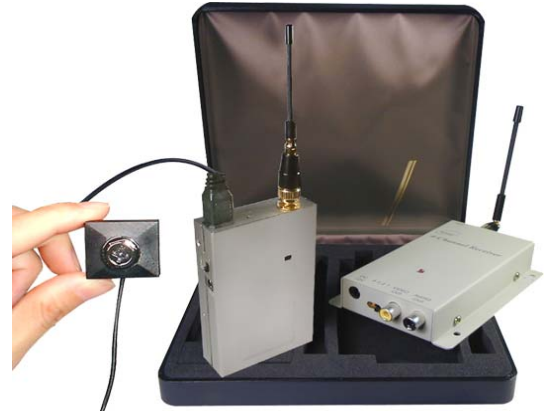

# Wireless Covert Camera Kit

## IV-HKS-T122TA-B5

- . Covert camera hidden in a (screw) nut
- . 1/4" Color CCD camera
- . Pixel: 250k (NTSC)
- . Power Supply: DV 9~12V
- . Dimension: 23 x 27 mm
- . New miniature TX Box 1.2GHz, 500mW
- . Built-in microphone
- . Ultra mini camera kit
- . Working range : 300M
- . Batter charge time : 2 ~ 3 hours
- . Graceful Outlook Aluminum Alloy Case.

LTX-BOX

Mobile Receiver

SPECIFICATION	IV-HKS-T122TA-B5
<b>SPY CAMERA x 1 pcs. :</b>	
	1/4" Color CCD Camera
	290K pixel
	350 TV Lines
	0.5Lux at F1.4
	4.3mm / F2.0
<b>Mini Mobile Receiver x 1 pcs. :</b>	
	Channel Frequency : 1.2 (GHz)
<b>Transmitter (LTX-BOX) x 1 pcs. :</b>	
	RF output power : 500mW / 200mW