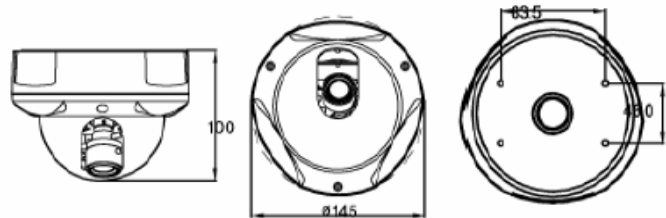

Wide Dynamic Dome Camera

IV-VRDD-5306

Features:

- . Sony 1/3" WDR (Wide Dynamic Range) High Resolution Color CCD
- . Vari-Focal DC Auto Iris Lens Built-in(optional lens available: 2.6-6mm; 9-22mm)
- . Various Automatic Functions (OSD)
- . WDR Level Control
- . White Balance Control
- . AGC (Automatic Gain Control) Function
- . Digital Zoom (x6): on/off
- . Mirror: on/off
- . 3 axis / IP65
- . True Day & Night
- . DC 12V / 24V

SPECIFICATION	IV-VRDD-5306
Image Sensor	1/3" Interline transfer type color CCD
Effective Pixels	768(H) x 494(V), 380K pixels
Scanning System	525 lines 2:1 Interface
Scanning Frequency	15,734KHz(H), 59.94Hz(V)
Resolution	480 TV-Lines(Color)/520TV-Lines(BW)
Gain Control	1/60 ~1/100,000 sec
S/N Ratio	More than 48dB (AGC Off)
Sync System	Internal
Min. Illumination	0.5Lux(Day) / 0.03Lux(Night) at F1.2
Video Output	VBS 1.0 Vp-p / 75Ohm
Lens	Vari-Focal DC AUTO Iris (F1.2)
Power Supply	DC 12V ± 10% & AC 23V ± 10%
Power Consumption	Max. 330mA (DC 12V)* - 250mA(AC 24V)
O.S.D	Built-in
Operating Temperature	14 °F ~ 122 °F
Operating Humidity	Max. 90% RH
Dimension	5.7" Ø
Weight	38.5 oz