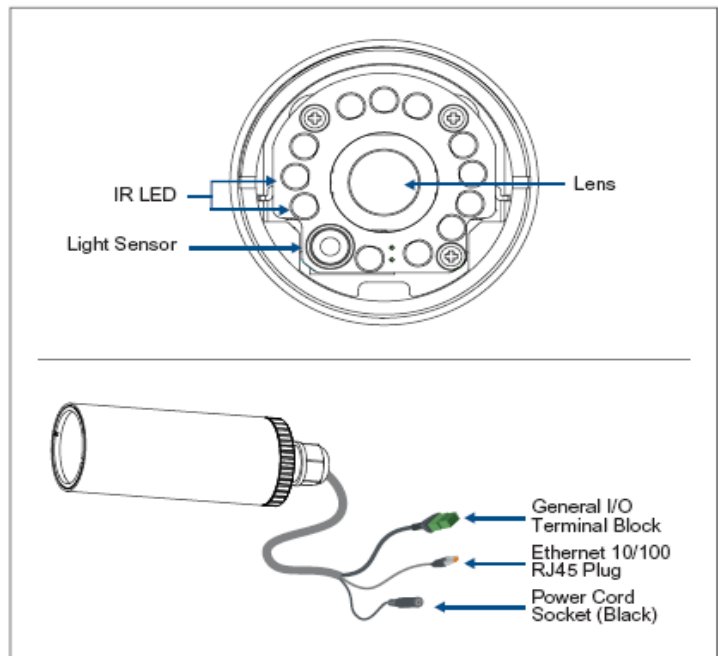

Outdoor Bullet Camera

IV-IP330VK

Features:

- . 1/4" CMOS Sensor in VGA Resolution
- . Dual-band Lens for Day and Night Function
- . Built-in IR Illuminators, effective up to 10 Meters
- . Real-time MPEG-4 and MJPEG Compression
(Dual Codec)
- . Dual Streams Simultaneously
- . Weather-proof IP66-rated Housing
- . Tamper Detection for Unauthorized Changes
- . Built-in 802.3af Compliant PoE
- . Digital Input for External Sensor
- . HTTPS Encrypted Data Transmission

Description:

IV-IP330VK, is a cost-effective, bullet-style network camera designed for our customers' needs in outdoor applications. With its weather-proof IP66-rated housing, the camera is shielded from harsh conditions such as rain and dust and provides an all-in-one solution without the need for additional accessories