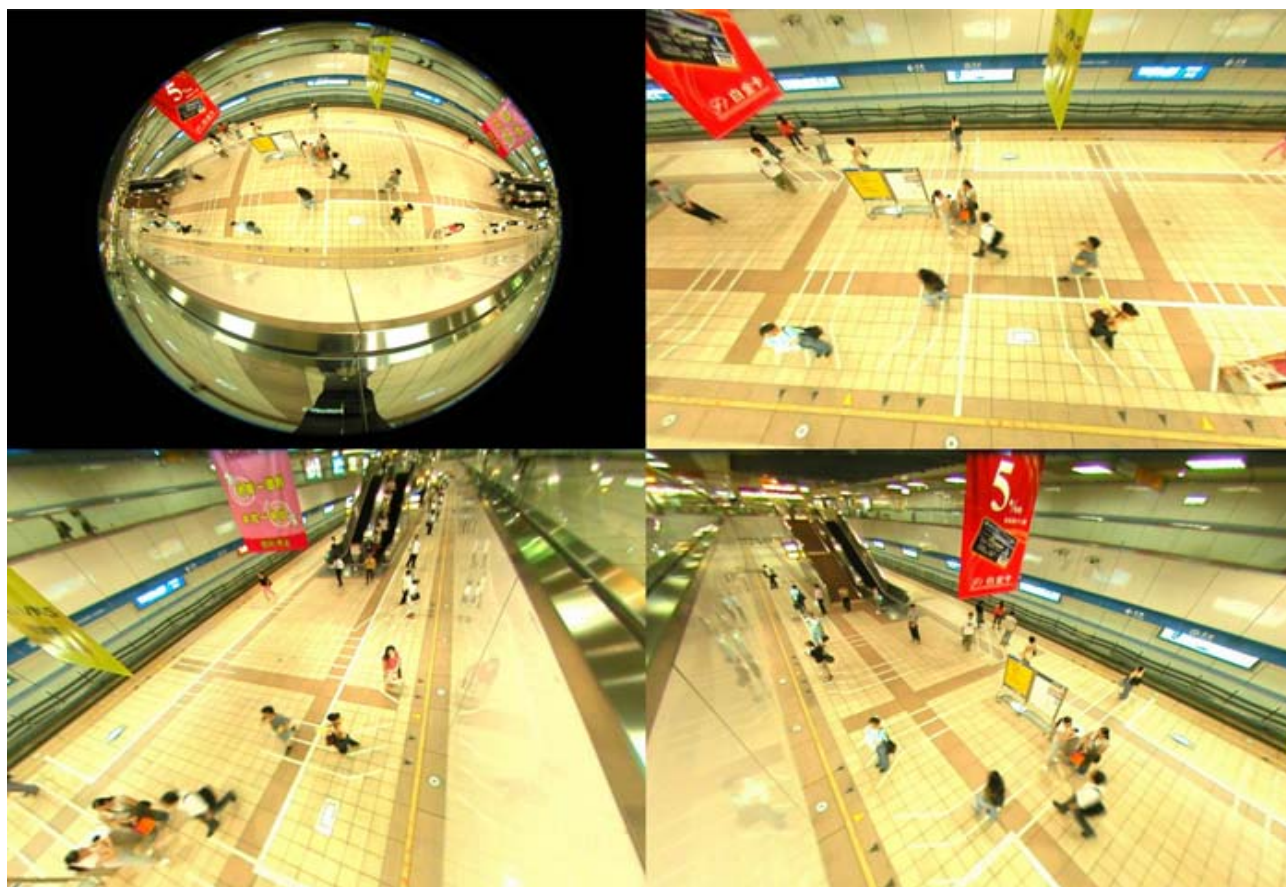

360° Panorama Camera

IV-419M

Simple, Sharp & Smart

Monitor separate areas simultaneously with just one camera
Watch an entire room without failure-prone moving parts

Features:

- . User friendly, virtual PTZ
- . Playback with panoramic de-warped engine
- . Recorded file protection, Only admin login can erase Files
- . Simultaneously records an entire room
- . Never have blind spots common with normal PTZ Cameras
- . Never miss the action because camera was looking elsewhere
- . Zoom anywhere in the room on playback.
- . Individual choice of lens: fish-eye, 360° panorama function
- . Integrated with a DVR HiRes video recording without overloading the network
- . Robust, low-maintenance
- . Digital, continuous zoom, pan and tilt
- . Packs and Publish Software, easy IP address search and management