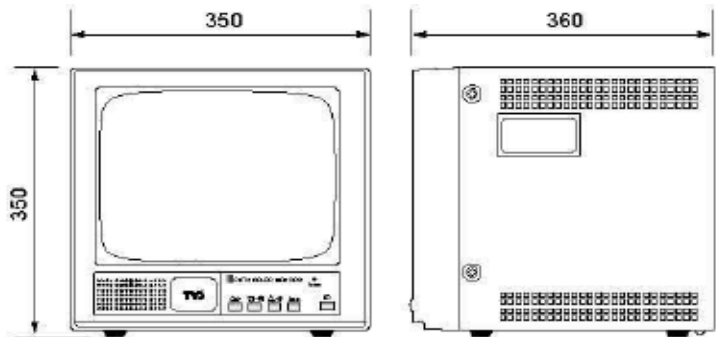

# 14" Color CCTV Monitor

SPECIFICATION	IV-CM-14DNA
Picture Tube	14" diagonal color
Horizontal Resolution	> 400 TV Lines (Center)
Scanning Frequency	15.734 KHz/60 Hz (NTSC); 15.625 KHz/50 Hz (PAL)
Video Input	Composte video 1.0 V p-p 75 ohm
Video Connections	Video BNC in x 1, Y/C in x 1; Video BNC out x 1, Y/C out x 1;
Audio Connections	RCA in x 1; RCA out x 1
Control Front	Power on/off, O/U scan, OSD fcr...
Rear	Y / C / Video
Power Input	AC 100 ~ 240V, 50/60 Hz
Power Consumption	65W max
Dimension (WxHxD) Packing	455 x 432 x 455 mm
Product	350 x 350 x 360 mm
Weight	Net: 14.0 kgs; Gross: 15.0 kgs
Operating Humidity Condition	10% ~ 90%
Operating Temperature Range	-10 C ~ +50 C