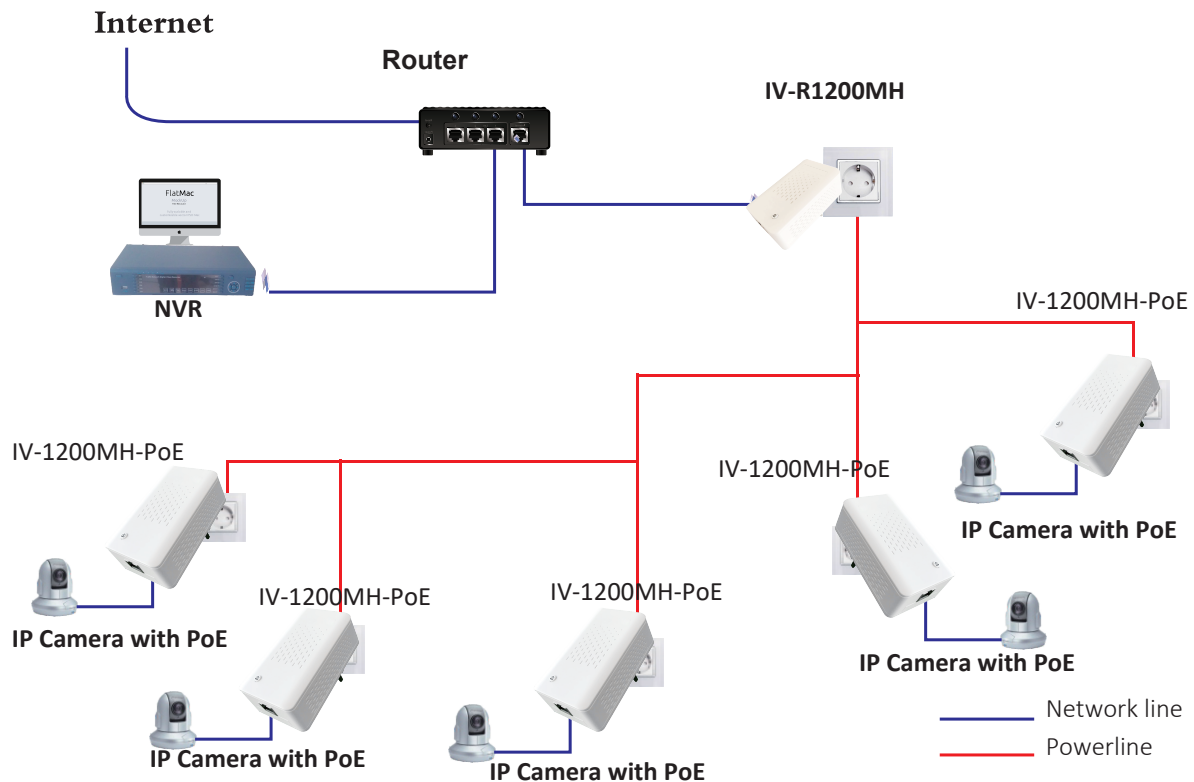

IV-1200MH-PoE

Introduction

The IV-1200MH-PoE Smart Link 1200Mbps Ethernet Adapter embarks on a concept of No New Wires data communications, and it transforms your in-house powerline into a networking infrastructure. It provides SmartLink Plus coupling to the Line-Neutral pair and the Line-Ground pair of the AC mains. It successfully reduce "dead spot", increase throughput and increase network coverage within a home. Surf the Internet and share data at the speed up to 1Gbps PHY rates through powerline, And Built-in PoE Injector to provide 55V/48V classification power via CAT5E / CAT6 WD-1200MH-PoE Smart Link It features faster processing power, Fast Ethernet host interfaces and an enhanced analog front end. The solution is compliance with IEEE1901 , IEEE 802.3at /af compliant Midspan or Endpoint (Option) PSE

Specifications

Item	IV-1200MH-PoE
Interface	1*LAN10/100/1000Base-TX applied for RJ45 interface
LED display lights	PLC(PLC signal light)
Transmission band	2-68MHz
Protocol	HomePlug AV2 IEEE 802.3 IEEE 802.3u 10/100Ethernet Standard IEEE802.3at/af Standard
Security	128-AES
Transfer rate(PHY)	1200Mbps
Modulation	OFDM
Plug	EU,UK,AU,US
Operating system	Windows 98/ME/NT/2003/7 Windows XP Home/Pro Mac OSX Linux
Power over Ethernet	Provides 55V,30w/48V 15.4w for PD (Power device) CAT5 Ethernet Pin Usage
Power source	AC 100V-240V 60/50Hz
Environment	working temperature:0 °C-70°C working humidity 10%-90% non-condensed state
Size	105mm×60mm×37mm L×W×H
Weight	180g
Certification	FCC CE ROHS

Features

High-Speed powerline adapter with Ethernet interface for fast data transfer over the existing household power supply

The high-speed transfer rates of 1200Mbps even make it possible to transmit video in DVD quality

No need new wires and use at any power socket with up to 500 meters

Simple plug and easy to install Fully compliant with IEEE802.3/802.3u,IEEE802.3at/af HomePlugAV/HomePlugAV2 standard

Provide DC55V power for the PoE PD over CAT5e / CAT6