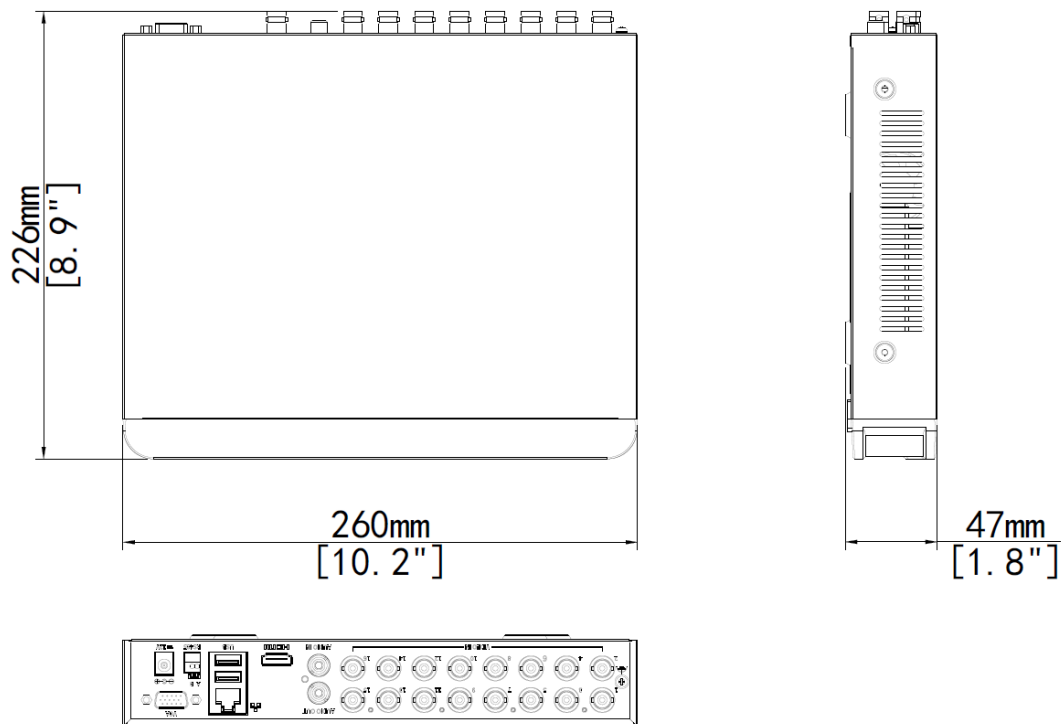

**External Interface**

Network Interface	1 RJ45 10M/100M self-adaptive Ethernet Interface
USB Interface	Rear panel: 2 x USB2.0
Serial Interface	1 x RS485

**General**

Power Supply	12V DC Power Consumption: ≤ 10 W( without HDD )
Working Environment	-10°C ~ + 55°C ( +14°F ~ +131°F ), Humidity ≤ 90% RH(non-condensing)
Dimensions(W×D×H)	260mm ×226mm× 47mm (10.2" × 8.9"×1.8")
Weight ( without HDD )	≤1.1 Kg ( 2.42lb )

## Dimensions