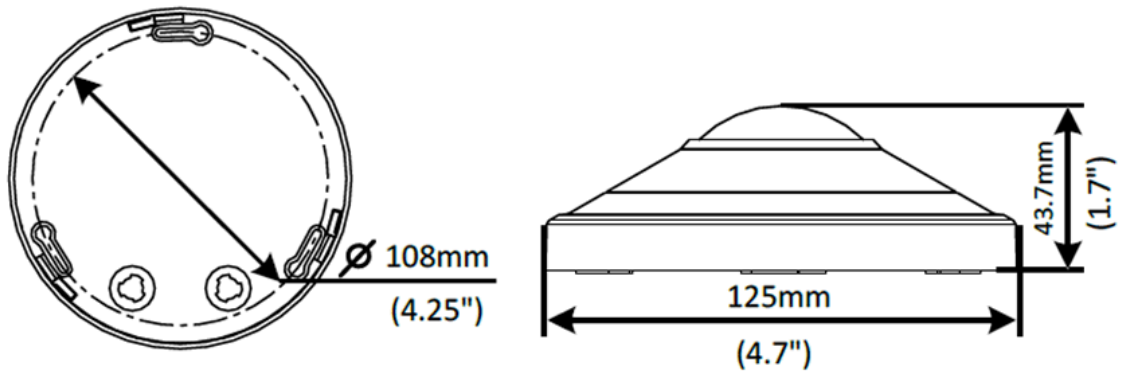

## Interface

Audio I/O	Input: impedance 35 k $\Omega$ ; amplitude 2 V [p-p]
	Output: impedance 600 $\Omega$ ; amplitude 2 V [p-p]
Alarm I/O	1/1
Built-in Mic	Supported 2
Network	1 RJ45 10M/100M Base-TX Auto-adaptive Ethernet

## Dimensions