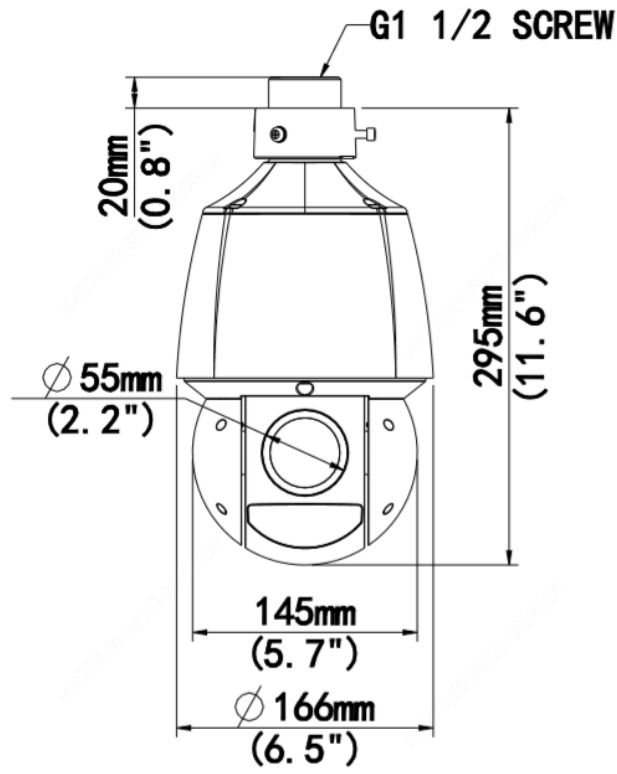

Dimensions

Accessories