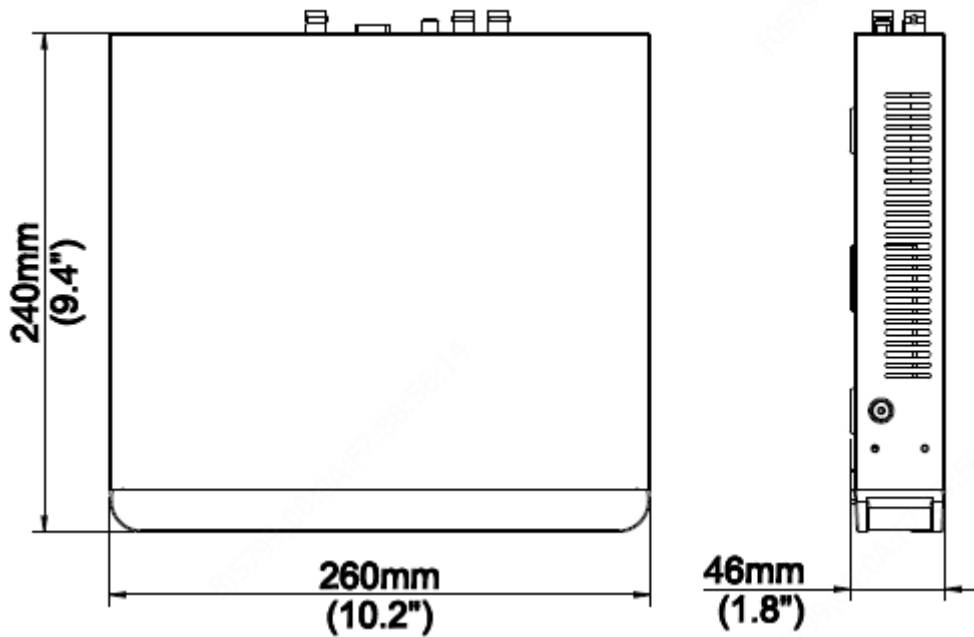

|                        |  |
|------------------------|--|
| Power Supply           | 12V DC<br>Power Consumption: ≤ 8 W( without HDD )                    |
| Working Environment    | -10°C ~ + 55°C ( +14°F ~ +131°F ), Humidity ≤ 90% RH(non-condensing) |
| Dimensions(W×D×H)      | 260mm ×240mm× 46mm (10.2" × 9.4"×1.8")                               |
| Weight ( without HDD ) | ≤1.1 Kg ( 4.19lb )   |

## Dimensions