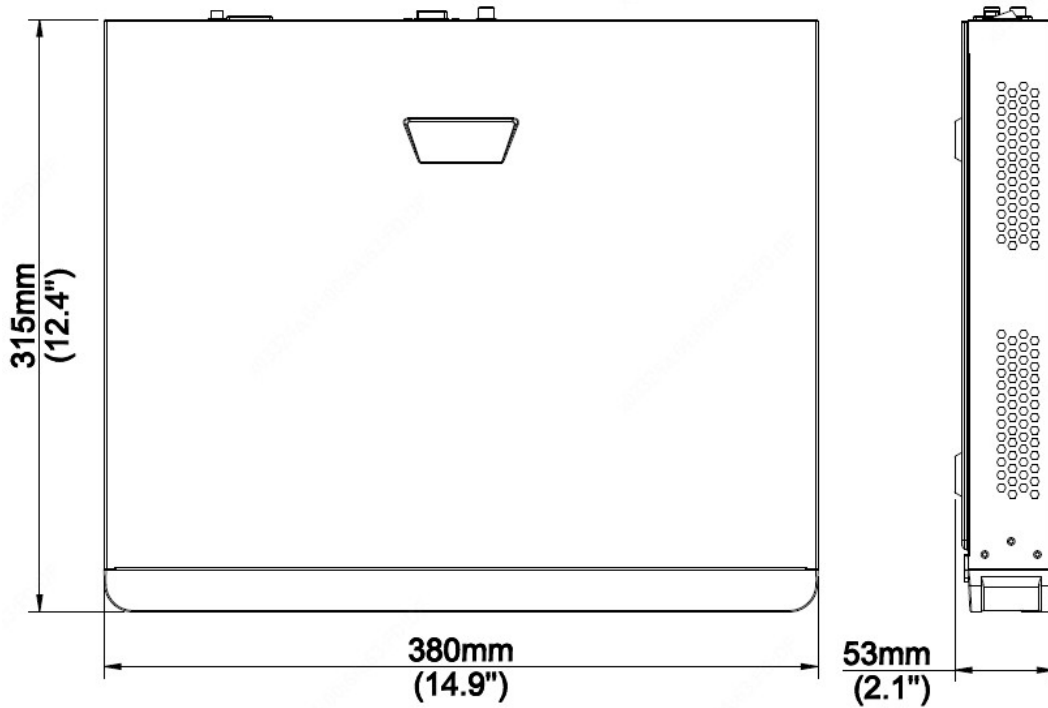

## Specifications

<b>Model</b>	IV-8EP302S-CA
<b>Video/Audio Input</b>	
IP Video Input	8-ch
Two-way Audio Input	1-ch, RCA
<b>Network</b>	
Incoming Bandwidth	80Mbps
Outgoing Bandwidth	64Mbps
Remote Users	128
Protocols	P2P, UPnP, NTP, DHCP, PPPoE
<b>Video/Audio Output</b>	
HDMI/VGA Output	HDMI: 4K (3840x2160@30), 1920X1080@60, 1920X1080@50, 1600X1200@60, 1280X1024@60, 1280X720@60, 1024X768@60 VGA: 1920X1080@60, 1920X1080@50, 1280X1024@60, 1280X720@60, 1024X768@60
Recording Resolution	8MP/6MP/5MP/4MP/3MP/1080p/960p/720p/D1/2CIF/CIF
Audio Output	1-ch, RCA
Synchronous Playback	8-ch
Corridor Mode Screen	3/4/5/7/9
<b>Decoding</b>	
Decoding format	Ultra265/H.265/H.264
Live view/Playback	8MP/6MP/5MP/4MP/3MP/1080p/960p/720p/D1/2CIF/CIF
Capability	2 x 4K@30, 4x 4MP@30, 5 x 3MP@30, 8 x 1080P@30
<b>Hard Disk</b>	
SATA	2 SATA interfaces
Capacity	Up to 10TB for each disk
<b>External Interface</b>	
Network Interface	1 RJ-45 10M/100M/1000M self-adaptive Ethernet Interface
USB Interface	Front panel: 1 x USB2.0, Rear panel: 1 x USB3.0
Alarm In	4-ch
Alarm Out	1-ch
<b>PoE</b>	
Interface	8 RJ-45 10M/100M self-adaptive Ethernet Interface
Max Power	Max 30W for single port Max 130W in total
Supported Standard	IEEE 802.3af/at
<b>General</b>	
Power Supply	100 ~ 240 V AC Power Consumption: ≤10W(without HDD)
Working Environment	-10°C~+ 55°C (+14°F~+131°F), Humidity ≤ 90% RH (non-condensing)
Dimensions (W×D×H)	380mm ×315mm × 53mm (14.9" × 12.4" ×2.1")
Weight (without HDD)	≤2.6kg (5.73lb)

## Dimensions