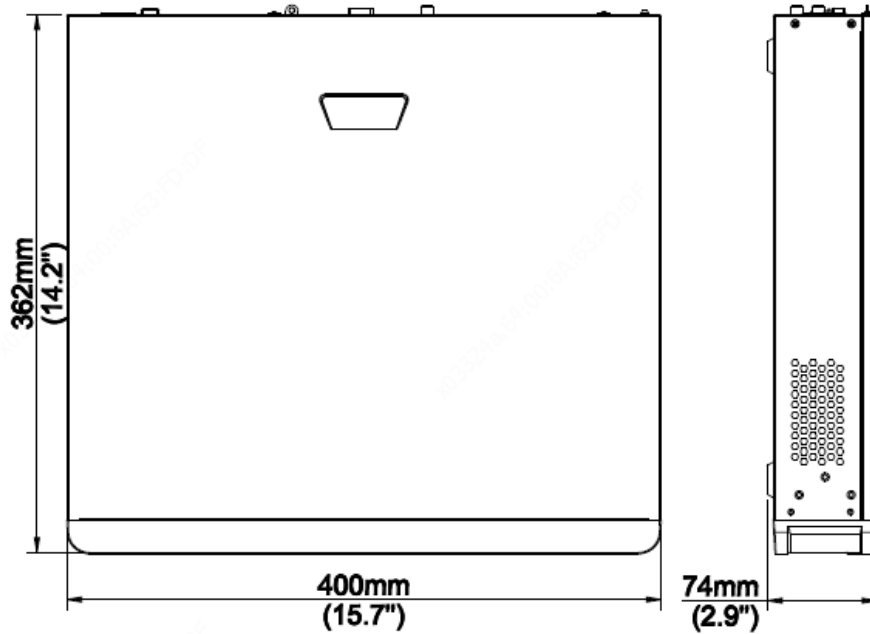

## Specifications

Model	IV-32164KPOENVRS-CA
<b>Video/Audio Input</b>	
IP Video Input	32-ch
Two-way Audio Input	1-ch, RCA
<b>Network</b>	
Incoming Bandwidth	160Mbps
Outgoing Bandwidth	64Mbps
Remote Users	128
Protocols	P2P, UPnP, NTP, DHCP, PPPoE
<b>Video/Audio Output</b>	
HDMI/VGA Output	HDMI: 4K (3840x2160@30), 1920X1080@60, 1920X1080@50, 1600X1200@60, 1280X1024@60, 1280X720@60, 1024X768@60 VGA: 1920X1080@60, 1920X1080@50, 1280X1024@60, 1280X720@60, 1024X768@60
Recording Resolution	8MP/6MP/5MP/4MP/3MP/1080p/960p/720p/D1/2CIF/CIF
Audio Output	1-ch, RCA
Synchronous Playback	32-ch
Corridor Mode Screen	3/4/5/7/9/10/12/16/32
<b>Decoding</b>	
Decoding format	Ultra265/H.265/H.264
Live view/Playback	8MP/6MP/5MP/4MP/3MP/1080p/960p/720p/D1/2CIF/CIF
Capability	2 x 4K@30, 4x 4MP@30, 5 x 3MP@30, 8 x 1080P@30, 16 x 720P@30, 32 x D1@30
<b>Hard Disk</b>	
SATA	4 SATA interfaces
Capacity	Up to 10TB for each disk
<b>External Interface</b>	
Network Interface	1 RJ-45 10M/100M/1000M self-adaptive Ethernet Interface
USB Interface	Front panel: 1 x USB2.0, Rear panel: 1 x USB3.0
Serial Interface	1 x RS485
Alarm In	16-ch
Alarm Out	4-ch
<b>PoE</b>	
Interface	16 RJ-45 10M/100M/100M self-adaptive Ethernet Interface
Max Power	Max 30W for single port Max 240W in total
Supported Standard	IEEE 802.3af/at
<b>General</b>	
Power Supply	100 ~ 240 V AC Power Consumption: ≤15W(without HDD)
Working Environment	-10°C~+ 55°C (+14°F~+131°F), Humidity ≤ 90% RH (non-condensing)
Dimensions (W×D×H)	400mm ×362mm × 74mm (15.7" × 14.2" ×2.9")

Weight (without HDD) ≤5kg (11.02lb)

## Dimensions