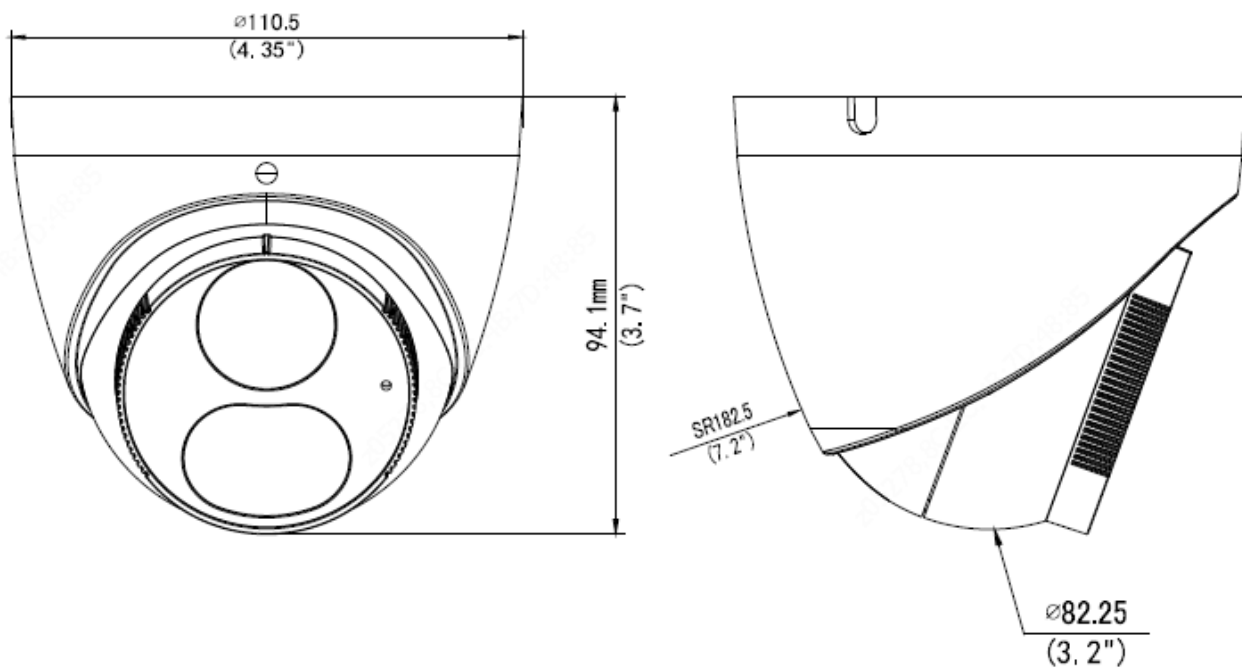

## Specifications

IV-DEF285MP-247color					
<b>Camera</b>					
Sensor	1/2.7", 5.0 megapixel, progressive scan, CMOS				
Minimum Illumination	Colour: 0.001Lux (F1.0, AGC ON)				
Shutter	Auto/Manual, 1 ~ 1/100000s				
Adjustment angle	Pan: 3° ~ 360°	Tilt: 0° ~ 80°		Rotate: 3° ~ 360°	
WDR	120dB				
S/N	>56dB				
<b>Lens</b>					
Lens	2.8mm@F1.0				
Angle of view(H)	102.0°				
Angle of View (V)	53.4°				
Angle of View (O)	121.0°				
<b>DORI</b>					
DORI Distance	Lens (mm)	Detect (m)	Observe (m)	Recognize (m)	Identify (m)
	2.8	63.0	25.2	12.6	6.3
<b>Illuminator</b>					
LED Distance	Up to 30m (98ft)				
LEDs Number	2				
LED On/Off Control	Auto/Manual				
<b>Video</b>					
Video Compression	Ultra265, H.265, H.264, MJPEG				
H.264 code profile	Baseline profile, Main profile, High profile				
Frame Rate	Main Stream: 5MP (2880*1620), Max 30fps; 4MP (2560*1440), Max 30fps; 3MP (2304*1296), Max 30fps; 2MP (1920*1080), Max 30fps; 720P(1280*720), Max 30fps Sub Stream: 720P (1280*720), Max 30fps; D1 (720*576), Max 30fps; 640*360, Max 30fps; Third Stream: D1 (720*576), Max 30fps; 640*360, Max 30fps; 2CIF(704*288), Max 30fps; CIF(352*288), Max 30fps;				
Video Bit Rate	128 Kbps~16 Mbps				
U-code	Support				
ROI	Up to 8 areas				
Video Stream	Triple streams				
OSD	Up to 8 OSDs				
Privacy Mask	Up to 4 areas				
<b>Image</b>					
White Balance	Auto/Outdoor/Fine Tune/Sodium Lamp/Locked/Auto2				
Image Setting	Image rotation, brightness, saturation, contrast, sharpness, gain adjustable by web browser				
Digital noise reduction	2D/3D DNR				
Smart Illumination	Support				

## Dimensions