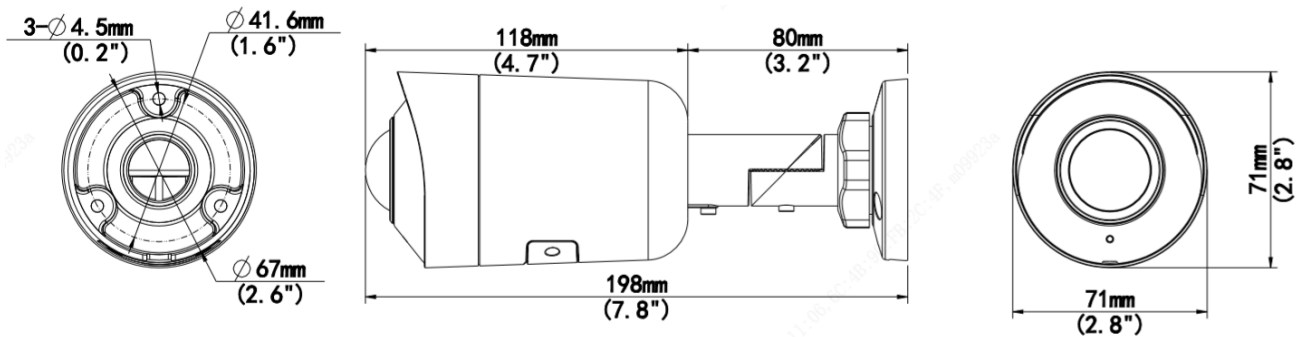

General

Power	DC 12V±25%, PoE (IEEE 802.3af)
	Power consumption: Max 5.5W
Power Interface	∅ 5.5mm coaxial power plug
Dimensions (L × W × H)	198× 71 × 71mm (7.8" × 2.8" × 2.8")
Weight	0.42kg (0.93lb)
Material	Metal
Working Environment	-30°C ~ 60°C (-22°F ~ 140°F), Humidity: ≤95% RH (non-condensing)
Storage Environment	-30°C ~ 60°C (-22°F ~ 140°F), Humidity: ≤95% RH (non-condensing)
Surge Protection	4KV
Reset Button	Support

Dimensions

Accessories

IV-UP06-B-IN

Pole Mount

IV-JB05-A-IN

Junction Box

IV-UP06-C-IN

Pole Mount

IV-A01-IN

Waterproof Joint