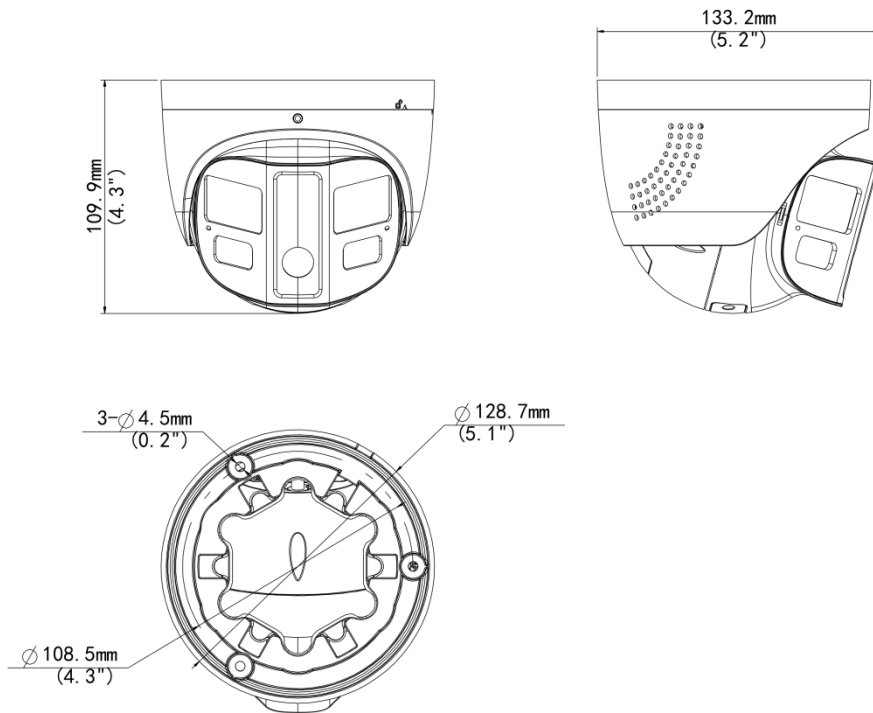

## Specifications

Model	IV-DEF2X28CH8MP-CA
Camera	
Max Resolution	8 MP
Sensor	1/2.5" CMOS
Min. Illumination	Colour: 0.0005 lux ( F1.0, AGC ON) 0 Lux with light
Day/Night	IR-cut filter with auto switch (ICR)
Shutter	Auto/Manual, 1 ~ 1/100000s
Adjustment Angle	Pan: 0° ~ 360°, Tilt: 0° ~ 75°, Rotate: 0° ~ 360°
S/N	>52 dB
WDR	130 dB
Lens	
Focal Length	2.8 mm
Iris Type	Fixed
Iris	F1.0
Field of View (H)	180°
Field of View (V)	65°
Field of View (D)	180°
Lens Type	Fixed
DORI	
DORI Distance (Lens)	2.8mm
DORI Distance (Detect)	63.1m(206.7ft)
DORI Distance (Observe)	25.2m(82.7ft)
DORI Distance (Recognize)	12.6m(41.3ft)
DORI Distance (Identify)	6.3m(20.7ft)
Illuminator	
Supplemental Light	Dual light
Illumination Distance (IR)	IR 30 m, Warm Light 30 m
Illumination Distance (Warm Light)	IR 30 m, Warm Light 30 m

WIFI	N/A
Network	1 × RJ45 10 M/100 M Base-TX Ethernet
Video Output	N/A
<b>Certification</b>	
EMC	CE-EMC (EN 55032, EN 61000-3-3, EN IEC 61000-3-2, EN 50130) FCC (FCC 47 CFR part15 B)
Safety	CE-LVD (EN 62368-1) CB (IEC 62368-1) UL/CUL (UL 62368-1, CAN/CSA C22.2 No. 62368-1)
Environment	CE-RoHS (2011/65/EU;(EU)2015/863); WEEE (2012/19/EU)
Protection	IP67 (IEC 60529) IK10 (IEC 62262)
<b>General</b>	
Power	DC 12V±25%, PoE (IEEE 802.3af)
Power Consumption	Max 12.6W
Power Interface	Ø5.5 mm coaxial power plug
Dimensions	Ø128.7 x 109.9mm (Ø5.1”x 4.3”) (Ø x H)
Weight	0.86kg (1.9lb)
Material	Metal
Working Environment	-30 °C to 60 °C (-22 °F to 140 °F), Humidity: ≤ 95% RH (non-condensing)
Storage Environment	-30 °C to 60 °C (-22 °F to 140 °F), Humidity: ≤ 95% RH (non-condensing)
Surge Protection	4 KV
Reset Button	Support
Web Client Language	20 Languages: Traditional Chinese, English, Simplified Chinese, Polish, German, Russian, French, Korean, Dutch, Czech, Portuguese (Europe), Portuguese (Brazil), Japanese, Thai, Turkish, Spanish (Latin America), Spanish (Europe), Hungarian, Italian, Vietnamese

## Dimensions

Aggregate product size diagram using "main model" as an example