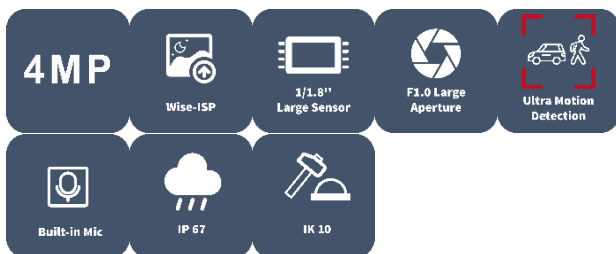

5MP ColorHunter with Wise-ISP Fixed Dome Network Camera IV-DF28WP5MP-LT-B

Features

- High quality image with 4 MP, 1/1.8" CMOS sensor and F1.0 large aperture lens
- 5MP (2880*1620)@25/20fps, 4 MP (2688 × 1520)@25/20 fps; 4 MP (2560 × 1440)@25/20 fps; 3 MP (2304 × 1296)@30/25 fps; 1080P (1920 × 1080)@30/25 fps
- Ultra 265, H.265, H.264, MJPEG
- Supports ColorHunter with Wise-ISP technology, deeply optimizing color, detail, and smear effects in extremely low-light scenes
- 120 dB true WDR technology enables clear image in strong light scene
- Supports 9:16 corridor mode
- Built-in mic
- MicroSD, up to 512 GB
- IP67 protection
- IK10 protection
- Supports PoE power supply
- 3-axis