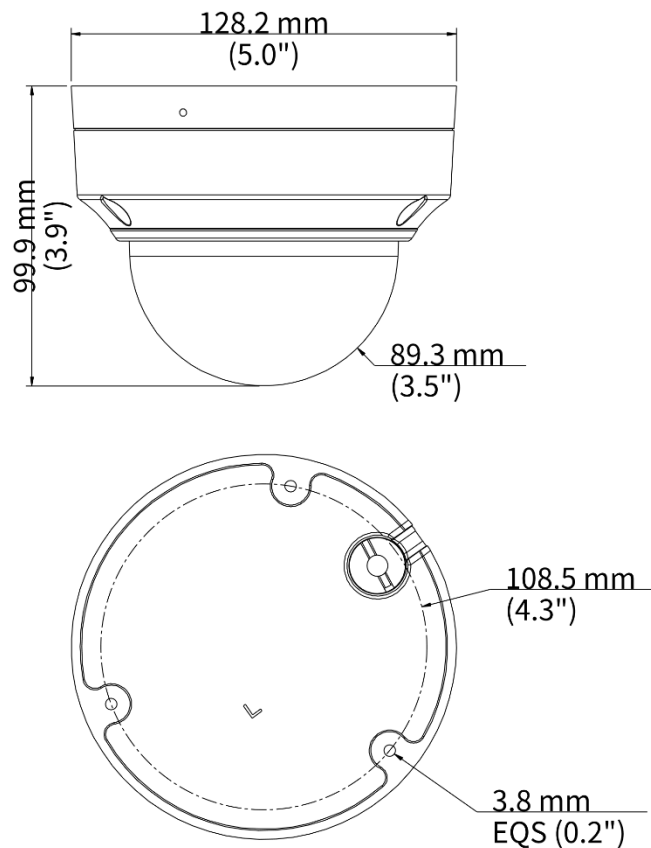

## Specifications

Model	IV-DF28WP8MP-LT
<b>Camera</b>	
Max Resolution	8 MP
Sensor	1/1.8" CMOS
Min. Illumination	Color: 0.0003 Lux (F1.0, AGC ON)
Shutter	Auto/Manual, 1 to 1/100000 s
Adjustment Angle	Pan: 8° to 360°, Tilt: 0° to 68°, Rotate: 10° to 360°
S/N	> 52 dB
WDR	120 dB
<b>Lens</b>	
Focal Length	2.8 mm
Iris Type	Fixed
Iris	F1.0
Field of View (H)	111.0°
Field of View (V)	63.0°
Field of View (D)	131.0°
Lens Type	Fixed
<b>DORI</b>	
DORI Distance (Lens)	2.8 mm
DORI Distance (Detect)	63.0 m (206.7 ft.)
DORI Distance (Observe)	25.2 m (82.7 ft.)
DORI Distance (Recognize)	12.6 m (41.3 ft.)
DORI Distance (Identify)	6.3 m (20.7 ft.)
<b>Illuminator</b>	
Supplemental Light	Warm light
Illumination Distance (Warm Light)	30 m (98.4 ft.)
Light On/Off Control	Auto/Manual
<b>Video</b>	
Video Compression	Ultra 265, H.265, H.264, MJPEG
H.264 Code Profile	Baseline profile, Main profile, High profile
Frame Rate	Main Stream: 8 MP (3840 × 2160), max. 20 fps; 5 MP (3072 × 1728), max. 30 fps; 4 MP (2560 × 1440), max. 30 fps; 1080P (1920 × 1080), max. 30 fps; 720P (1280 × 720), max. 30 fps; Sub Stream: 1080P (1920 × 1080), max. 30 fps; 720P (1280 × 720), max. 30 fps; D1 (720 × 576), max. 30 fps; 640 × 360, max. 30 fps; 2CIF (704 × 288), max. 30 fps; CIF (352 × 288), max. 30 fps;
Video Bit Rate	128 Kbps to 16 Mbps
U-code	Support
OSD	Up to 4 OSDs
Privacy Mask	Up to 4 areas
ROI	Support
Video Stream	Dual streams

## Dimensions

### IV-SE24-IN

Dome Pendant Mounting Pole 200mm

### IV-SE24-A-IN

Dome Pendant Mounting Pole 500mm